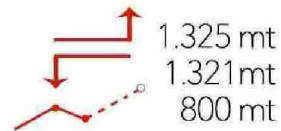

**HARD**

tot. 50.071 mt

38.970 RUN - 8 sections

11.101 SWIM - 8 sections

Refreshment station

Cut Off

R= RUN S=SWIM

Power by